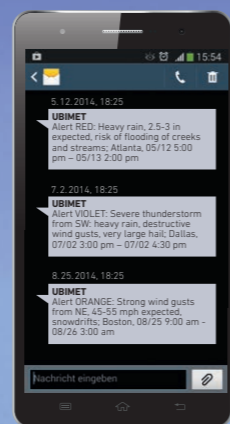

HOW TO MANAGE MY GREENKEEPING MORE EFFICIENTLY

HOW TO OPERATE SUSTAINABLY

HOW TO LEVERAGE WEATHER INFORMATION FOR BETTER PLANNING

CONTINGENCY PLANNING FOR OUTDOOR EVENTS

OUR SOLUTIONS

LIGHTNING ALERTS

- E-Mail and SMS alert when lightning is detected near your golf club
- Detection radius customisable to your needs
- Alerts generated through the UBIMET proprietary lightning network
- Real-time data updated every 30 seconds
- Accuracy within 75 meters

SEVERE WEATHER WARNINGS

- Hyper-local severe weather warnings with pinpoint accuracy
- Maximum lead time for severe thunderstorm, wind and rain events
- Intuitive colour-based warning system for quick decision-making
- Unique independent warnings compiled by UBIMET meteorologists

GOLF WEATHER COCKPIT

- Real-time overview of current weather conditions for the entire golf course on desktop and smartphone
- High resolution forecasts for any point on the golf course on desktop and smartphone
- All Clear Alerts to keep golfers off the grass as short as possible, but still keep them safe
- Quickly and easily identify weather risk and potential disruptions
- Up-to-the-minute information on severe weather expected to impact the golf course