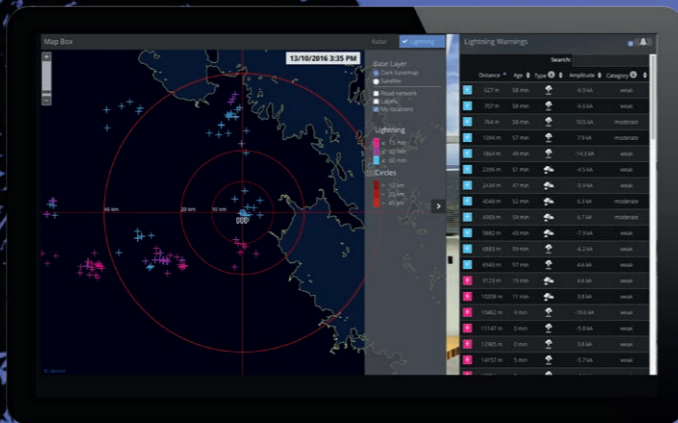

HOW TO MANAGE MY GREENKEEPING MORE EFFICIENTLY

HOW TO OPERATE SUSTAINABLY

HOW TO LEVERAGE WEATHER INFORMATION FOR BETTER PLANNING

CONTINGENCY PLANNING FOR OUTDOOR EVENTS

OUR SOLUTIONS

LIGHTNING ALERTS

- E-Mail and SMS alert when lightning is detected near your golf club
- Detection radius customisable to your needs
- Alerts generated through the UBIMET proprietary lightning network
- Real-time data updated every 30 seconds
- Accuracy within 75 meters

SEVERE WEATHER WARNINGS

- Hyper-local severe weather warnings with pinpoint accuracy
- Maximum lead time for severe thunderstorm, wind and rain events
- Intuitive colour-based warning system for quick decision-making
- Unique independent warnings compiled by UBIMET meteorologists

GOLF WEATHER COCKPIT

- Real-time overview of current weather conditions for the entire golf course on desktop and smartphone
- High resolution forecasts for any point on the golf course on desktop and smartphone
- All Clear Alerts to keep golfers off the grass as short as possible, but still keep them safe
- Quickly and easily identify weather risk and potential disruptions
- Up-to-the-minute information on severe weather expected to impact the golf course