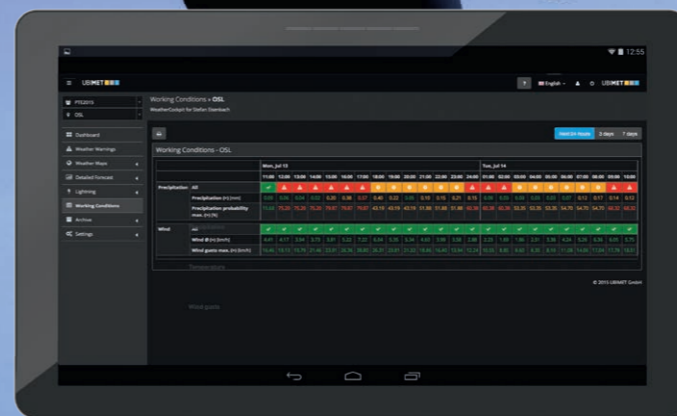

HOW TO MANAGE MY GREENKEEPING MORE EFFICIENTLY

HOW TO OPERATE SUSTAINABLY

HOW TO LEVERAGE WEATHER INFORMATION FOR BETTER PLANNING

CONTINGENCY PLANNING FOR OUTDOOR EVENTS

OUR SOLUTIONS

LIGHTNING ALERTS

- E-Mail and SMS alert when lightning is detected near your golf club
- Detection radius customisable to your needs
- Alerts generated through the UBIMET proprietary lightning network
- Real-time data updated every 30 seconds
- Accuracy within 75 meters

SEVERE WEATHER WARNINGS

- Hyper-local severe weather warnings with pinpoint accuracy
- Maximum lead time for severe thunderstorm, wind and rain events
- Intuitive colour-based warning system for quick decision-making
- Unique independent warnings compiled by UBIMET meteorologists

GOLF WEATHER COCKPIT

- Real-time overview of current weather conditions for the entire golf course on desktop and smartphone
- High resolution forecasts for any point on the golf course on desktop and smartphone
- All Clear Alerts to keep golfers off the grass as short as possible, but still keep them safe
- Quickly and easily identify weather risk and potential disruptions
- Up-to-the-minute information on severe weather expected to impact the golf course