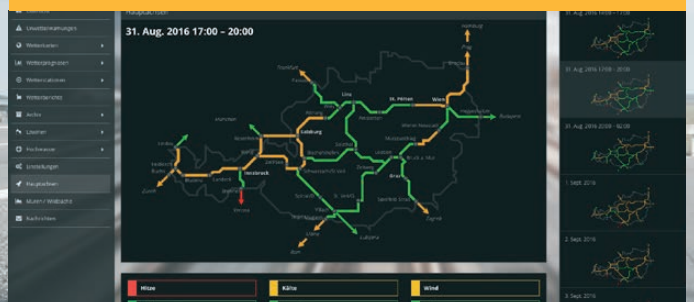

FINDING THE RIGHT WAY IN TIME

LOWERING RISKS BY PROACTIVE INFORMATION

INTELLIGENT CAR SOLUTIONS WITH LIVE-WEATHER DATA

DYNAMIC TRAFFIC CONTROL MANAGEMENT

CONTACT

GLOBAL HEADQUARTERS

UBIMET GmbH
ARES Tower
Donau-City-Straße 11
1220 Vienna
AUSTRIA
T +43 1 263 11 22 0
E info@ubimet.com