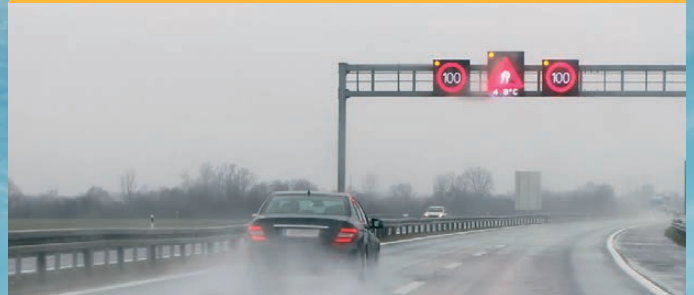

LOWERING RISKS BY PROACTIVE INFORMATION