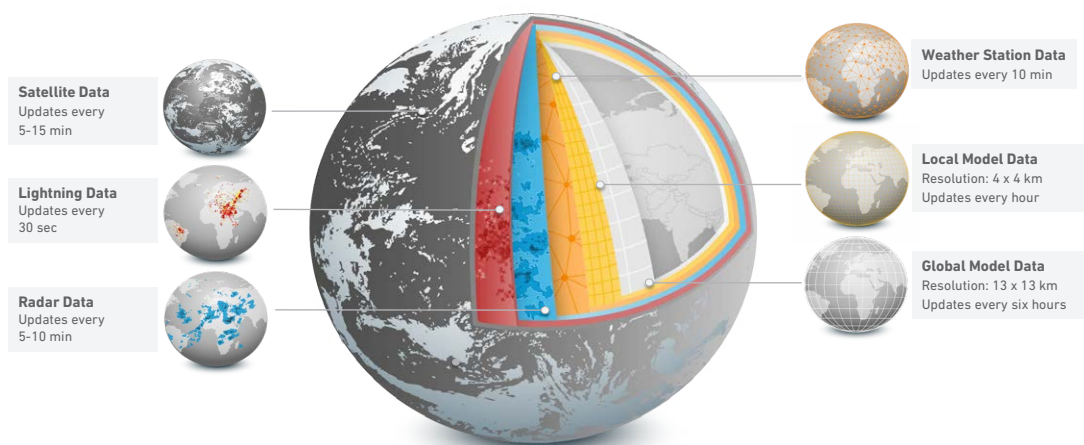

UBIMET LAYER PRINCIPLE

UBIMET's quality and reliability may be attributed both to the quantity and quality of the data collected, the team of experienced meteorologists, computer scientists, physicists, biologists and geographers, its own Research & Development Department as well as proprietary weather models and forecast algorithms.